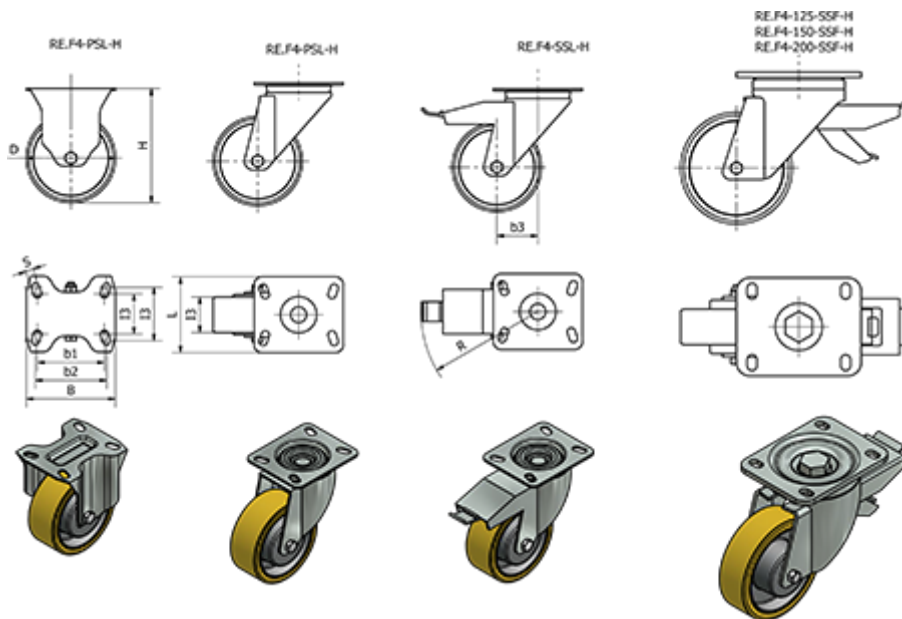

Article number: 2314451423

Description: E+G Cast iron wheel 451423
RE.F4-150-SSL-H - Turning plate wo/brake

Measures

B	= 140	l1	= 73
b1	= 105	l2	= 87
b2	= -	l3	= 50
b3	= 70	L	= 110
Code	= 451423	R	= 126
D	= 150	Rolling resistance (N)	= 2900
Dynamic carrying capacity (N)	= -	s	= 11
H	= 200	Type	= RE.F4-150-SSL-H

weight (g) = 4810